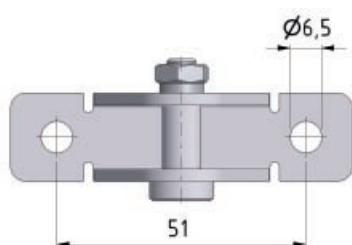

## Bearing shoe

**Material** Blue galvanised steel

**Optional** Stainless steel W.1.4404 / AISI 316 (V4)

BC 01 / BC 01 V4

BC 04 / BC 04 V4