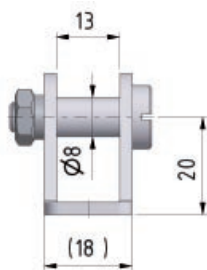

## Bearing shoe

**Material** Blue galvanised steel

**Optional** Stainless steel W.1.4404 / AISI 316 (V4)

BC 01 / BC 01 V4

BC 04 / BC 04 V4