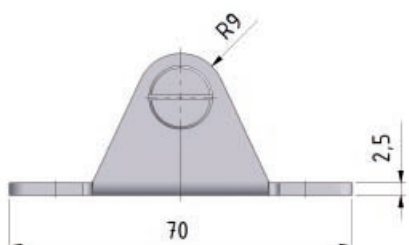

## Bearing shoe

**Material** Blue galvanised steel

**Optional** Stainless steel W.1.4404 / AISI 316 (V4)

BC 01 / BC 01 V4

BC 04 / BC 04 V4